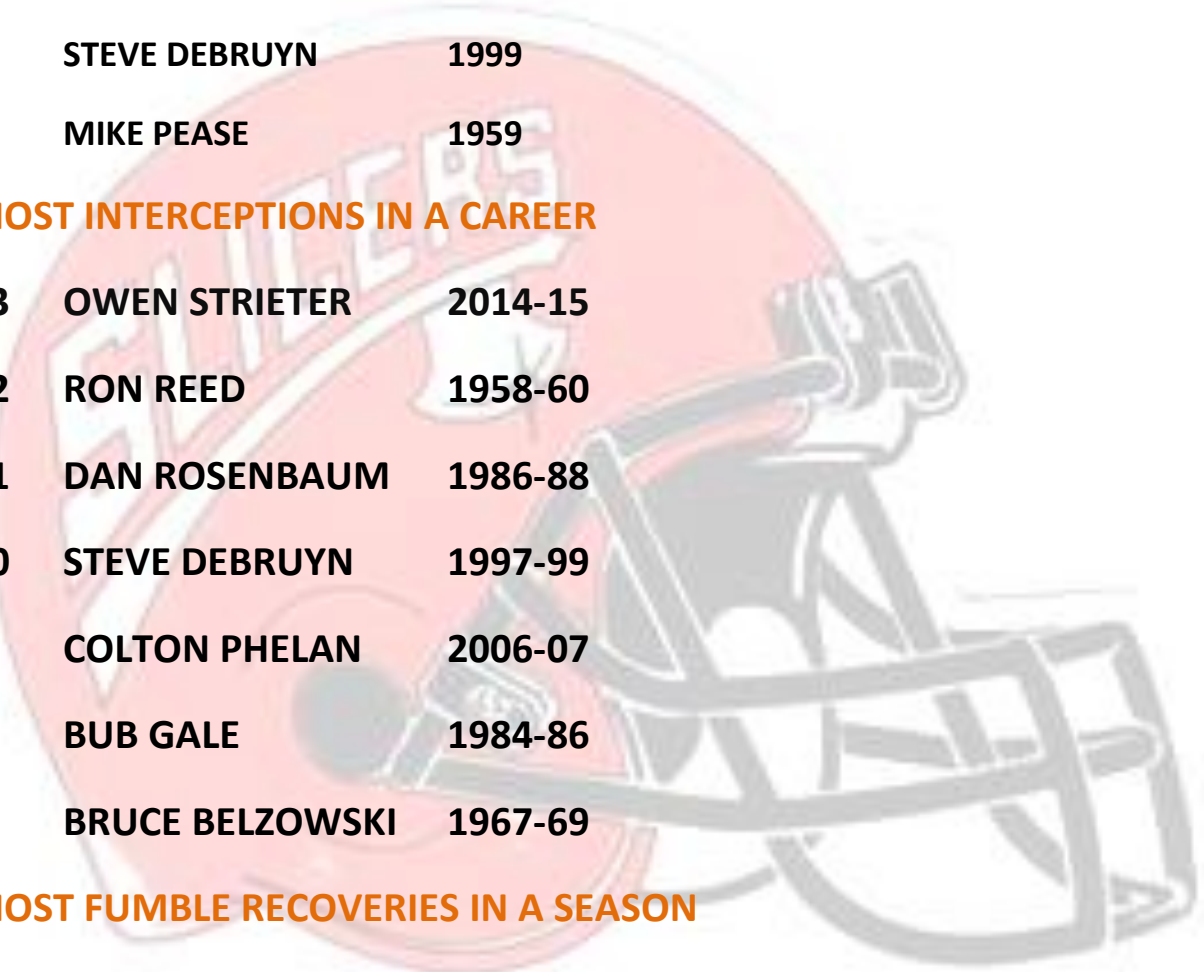

13 TOM SCHEUMANN 1984-86

MOST INTERCEPTIONS IN A SEASON

10 RON REED 1960

8 OWEN STRIETER 2014

7 COLTON PHELAN 2006

7 STEVE DEBRUYN 1999

7 MIKE PEASE 1959

MOST INTERCEPTIONS IN A CAREER

13 OWEN STRIETER 2014-15

12 RON REED 1958-60

11 DAN ROSENBAUM 1986-88

10 STEVE DEBRUYN 1997-99

9 COLTON PHELAN 2006-07

9 BUB GALE 1984-86

9 BRUCE BELZOWSKI 1967-69

MOST FUMBLE RECOVERIES IN A SEASON

6 DEAN SEVERS 1981

6 DAVE NOVITSKE 1968

5 TOM KORRELL 1986

5 MIKE TOMPKINS 1985

MOST FUMBLE RECOVERIES IN A CAREER