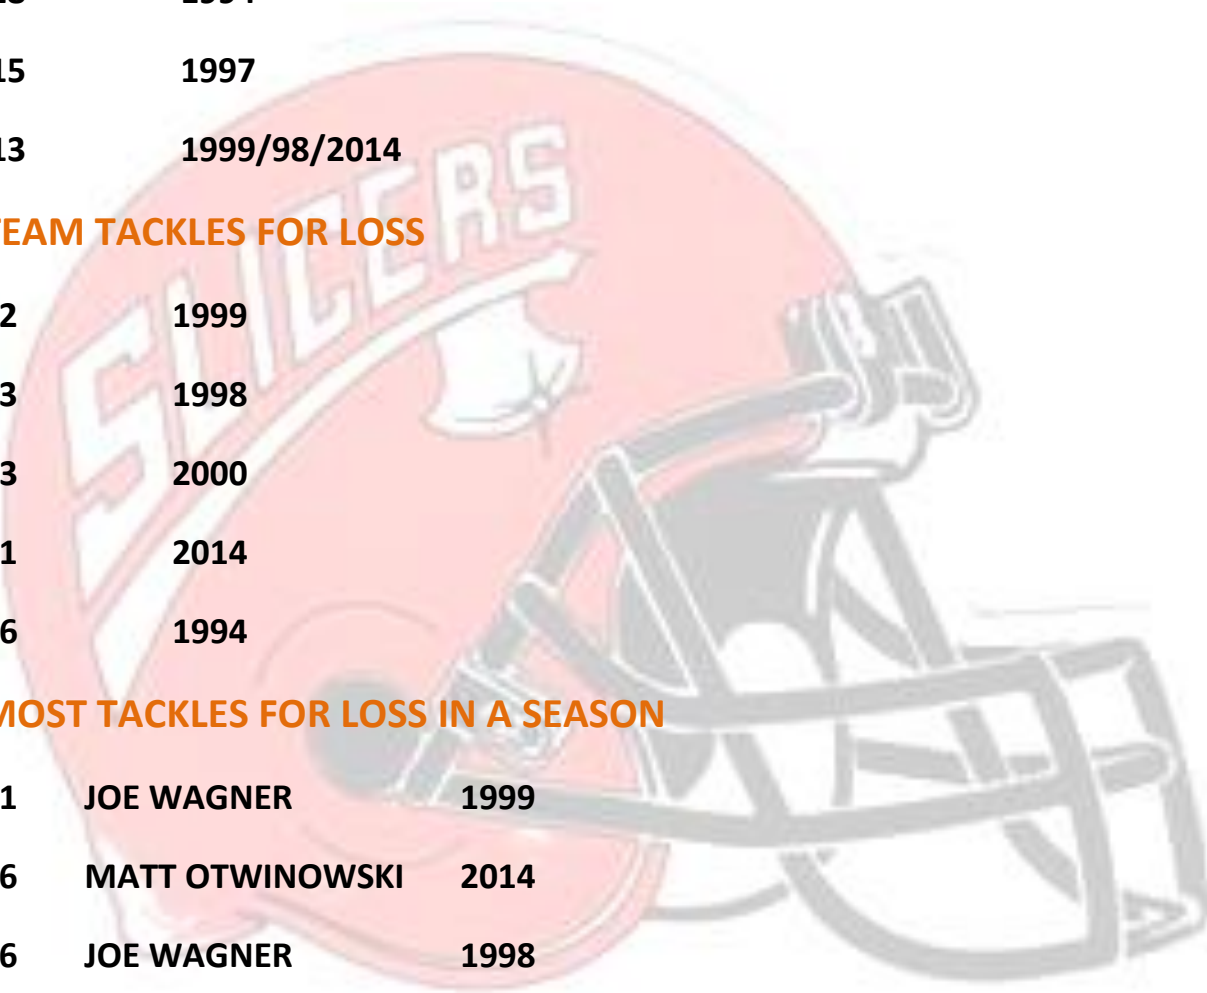

15 2003

12 2014

10 1997

TEAM FUMBLE RECOVERIES

18 1994

15 1997

13 1999/98/2014

TEAM TACKLES FOR LOSS

82 1999

73 1998

63 2000

61 2014

56 1994

MOST TACKLES FOR LOSS IN A SEASON

21 JOE WAGNER 1999

16 MATT OTWINOWSKI 2014

16 JOE WAGNER 1998

15 RORY LEVENFELD 2000

14 JACOB PAYNE 2014

MOST TACKLES FOR LOSS IN A CAREER

39 JOE WAGNER 1998-99