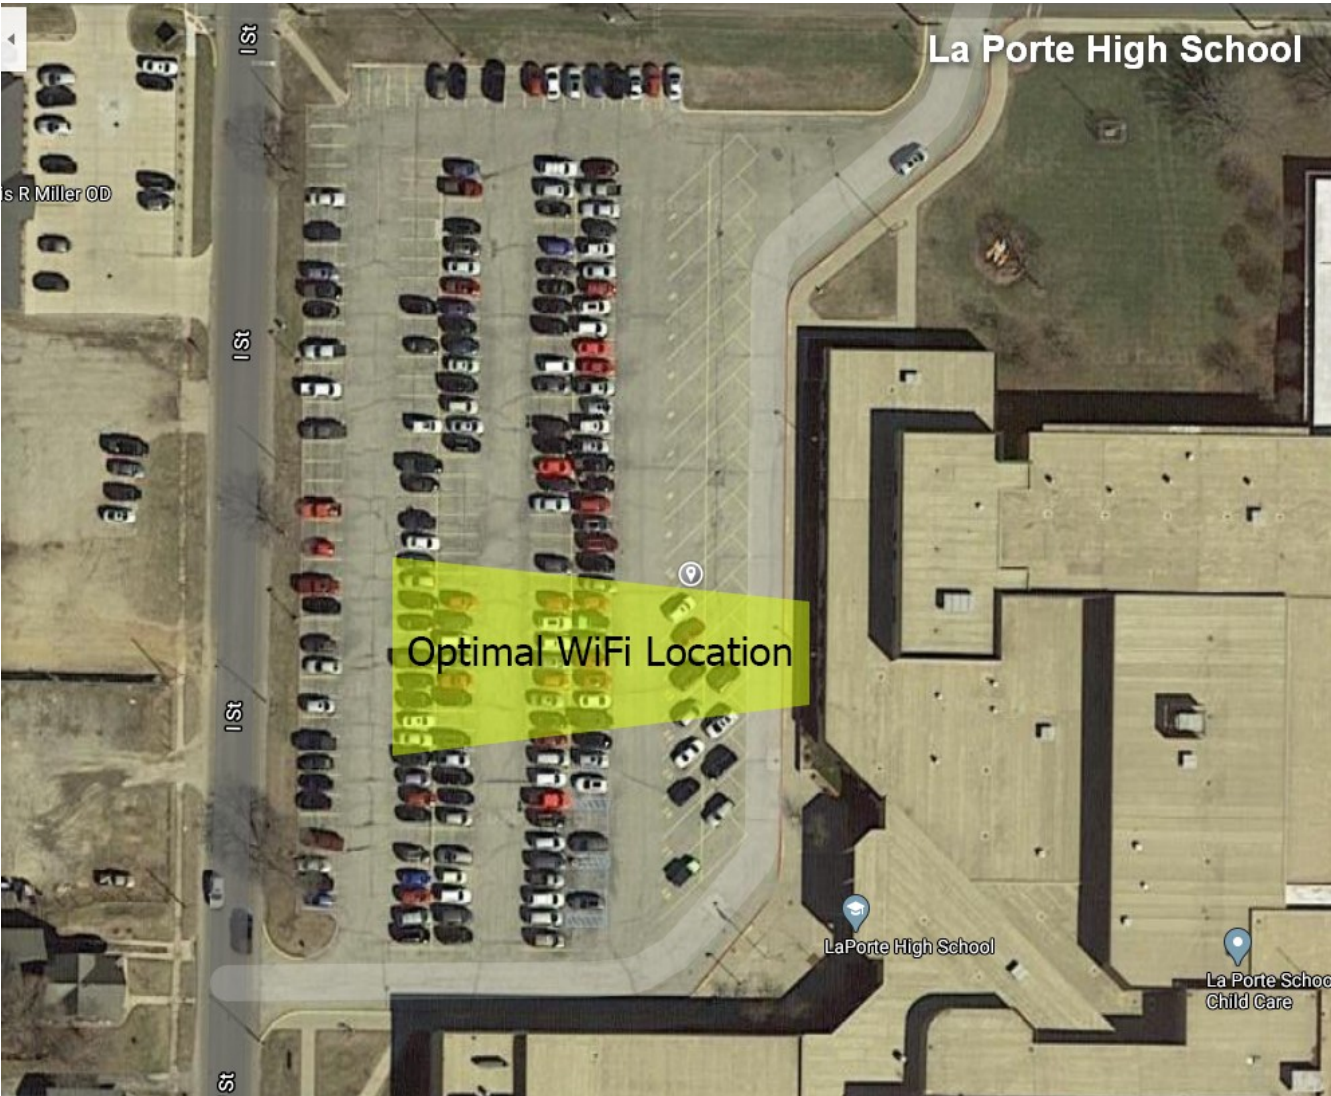

Due to the extended elearning environment we have placed in 4 buildings, rugged outdoor AP's temporarily in windows to extend WiFi service into the parking lots of LPHS, Riley, IndianTrail and Kingsford Heights for any LPCSC owned device. Please see maps for optimal parking locations.

Of course we still ask that users please honor social distancing and not congregate outside of vehicles around these locations. These locations will be available until the end of the school year.

Indian Trail Elementary School

WiFi Access

Kingsford Heights Elementary School

WiFi Location

Kingsford Heights Elementary

Evanston Rd

Evanston Rd

Evanston Rd

Evanston Rd